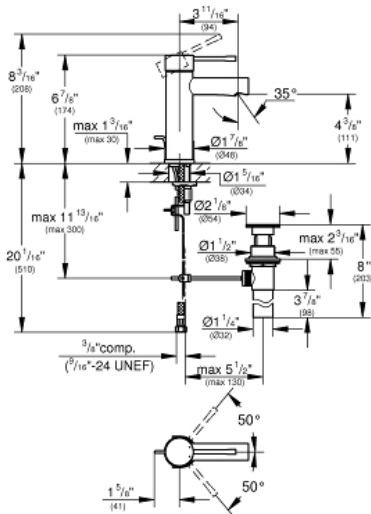

# ESSENCE Single-Handle Bathroom Faucet S- Size

MODEL # 32216ENA

Pure Freude  
an Wasser

**GROHE**

### Product Description:

ESSENCE

Single-Handle Bathroom Faucet S-Size

### Standard Specification:

- Single hole installation
- Metal lever handle
- **GROHE SilkMove** 28 mm ceramic cartridge
- With temperature limiter
- **GROHE StarLight** finish
- **GROHE EcoJoy** Mousseur 1.2 gpm
- 1 1/4" pop-up waste set